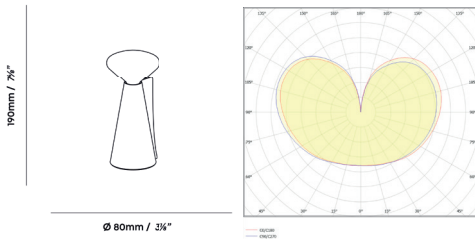

MANTLE PORTABLE LAMP IN GRANITE

tala®

SKU: MTL-R80-GRA-PBL-01

FINISH: GRANITE POWDER-COATED SPECKLE FINISH

Mantle is a compact, battery-powered portable lamp by Tala. Designed to mimic the magic of candlelight in any dining setting, the slender size and conical form allow the light to project evenly onto the table surface, while the fin-like handle encourages easy interaction. Made from stainless steel, the lamp is complete with a powder-coated and speckled finish to reference traditional tableware materials.

The battery and light source can all be easily replaced. For replacement parts, please visit our website or contact us at customerservice@tala.co.uk.