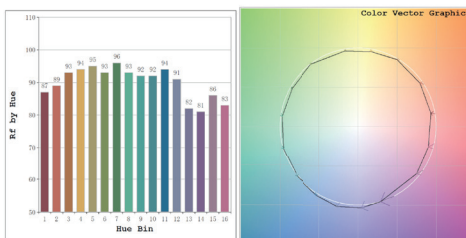

## PHYSICAL

Total dimension:	L80mm x W80mm x H190mm L3 1/8in x W3 1/8in x H7 4/8in
Bulb dimension:	L80mm x W80mm x H85mm L3 1/8in x W3 1/8in x H3 3/8in
Cable length:	1m USB-A to USB-C charging cable
Materials:	Stainless steel, glass, silicon
Finish:	Granite Powder-coated speckle finish
Weight:	450g
IP rating:	IP44 - Suitable for wet locations
Base:	E14 (Lamp only replaceable with Tala Mantle bulb)